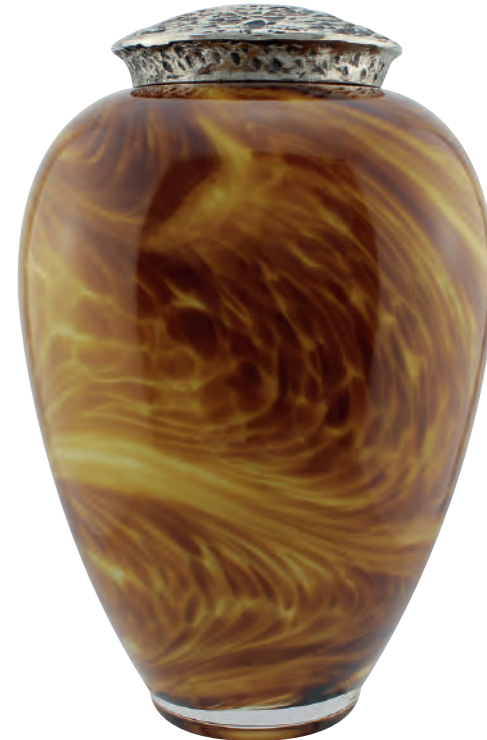

AMBER SWIRL
29cm high 20cm diameter 4litre
Silk drawstring bag inside