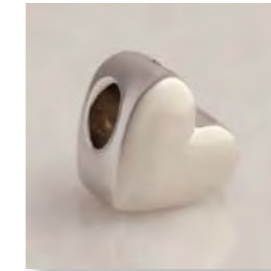

HEART OF GOLD LOCKET
30mm drop x 29mm across – Curb Chain 18"

SCROLLED GLOBE & PEARL PENDANT
44mm drop x 15mm across – Curb Chain 18"

CROSS PENDANT - ROSE GOLD PLATED
35mm drop x 20mm across – Rose Gold Plated Chain 18"

FORGET-ME-NOT PENDANT
16mm across – Snake Chain 18"

GOLD FOOTPRINTS PENDANT
18mm drop x 19mm across – Snake Chain 18"

SILVER CROSS PENDANT
35mm drop x 20mm across – Curb Chain 18"

CONCH SHELL PENDANT
35mm drop x 15mm across – Snake Chain 18"

DOUBLE CHAMBER PENDANT
40mm drop x 42mm across – Silk Cord 18"

CRESCENT MOON & STARS BEAD
14mm outer diameter 5mm aperture

POLISHED SILVER HEART BEAD
15mm across 5mm aperture

SILVER & GOLD BARREL CUFFLINKS
20mm long x 8mm across