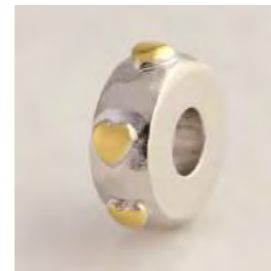

DOUBLE CHAMBER PENDANT
40mm drop x 42mm across – Silk Cord 18"

CRESCENT MOON & STARS BEAD
14mm outer diameter 5mm aperture

POLISHED SILVER HEART BEAD
15mm across 5mm aperture

SILVER & GOLD BARREL CUFFLINKS
20mm long x 8mm across

OAK LEAF BEAD
15mm outer diameter 5mm aperture

CONCH SHELL CUFFLINKS
22mm long x 11mm high

GEOMETRIC CUFFLINKS
14mm square

SILVER BEAD WITH GOLD HEARTS
14mm outer diameter 5mm aperture

SIMPLE BANDED UNISEX BEAD
14mm outer diameter 5mm aperture